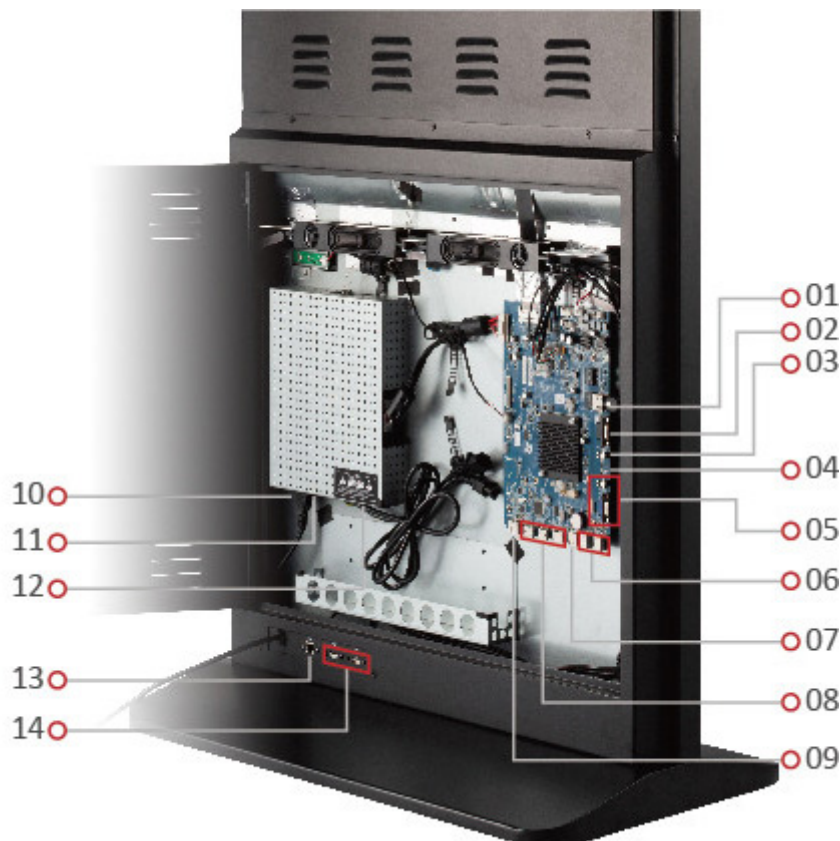

## Key Features

- 3840 x 2160 4K resolution
- Infrared 10-point touch
- Embedded media player and 16GB storage
- USB multimedia playback
- Remote settings

## Product Description

The ViewSonic EP5542T is a 10-point interactive 55" all-in-one free-standing digital ePoster kiosk with a sleek, slim design. Great for grabbing attention in busy, high-traffic areas, the EP5542T comes with a scratch-proof tempered glass faceplate for added durability. Featuring 4K resolution, 178°/178° wide-angle viewing, and dual 10W stereo speakers, the EP5542T delivers customized multimedia messaging with vivid clarity. Photo and video files can be played back using the embedded ARM media player and 16GB of internal memory, or add your own media player using the convenient media player cradle inside the lockable security door. It has build-in media playback software, as well as compatibility with ProAV control systems, make for easy management of multiple displays.

---

**Visit Us** ■ [www.viewsonic.com](http://www.viewsonic.com)

**DISPLAY**

Panel Size:	55"
Type/Tech:	TFT LCD (VA type,DLED Backlight)
Display Area (mm):	1209.6 (H) * 680.4 (V)
Aspect Ratio:	9:16
Native Resolution:	2160 x 3840
Colors:	1.07B
Brightness:	450 nits (typ.)
Contrast Ratio:	1300:1 (typ.)
Response Time:	9 ms (typ. G to G)
Viewing Angles:	H = 178, V = 178 typ.
Backlight Life:	30,000 Hours Typ.
Surface Treatment:	7H Tempered Glass
Orientation:	Portrait

**TOUCH**

Type/ Tech:	IR Recognition
Touch Resolution:	32768 x 32768
Touch Point:	10 Points

**INPUT**

HDMI:	(2.0) x 3
RGB / VGA:	x1
DisplayPort:	(1.2) x 1
Audio:	x1 PC audio(3.5 mm)
RS232:	x1

**OUTPUT**

Audio:	x1 (Earphone out)
SPDIF:	x1