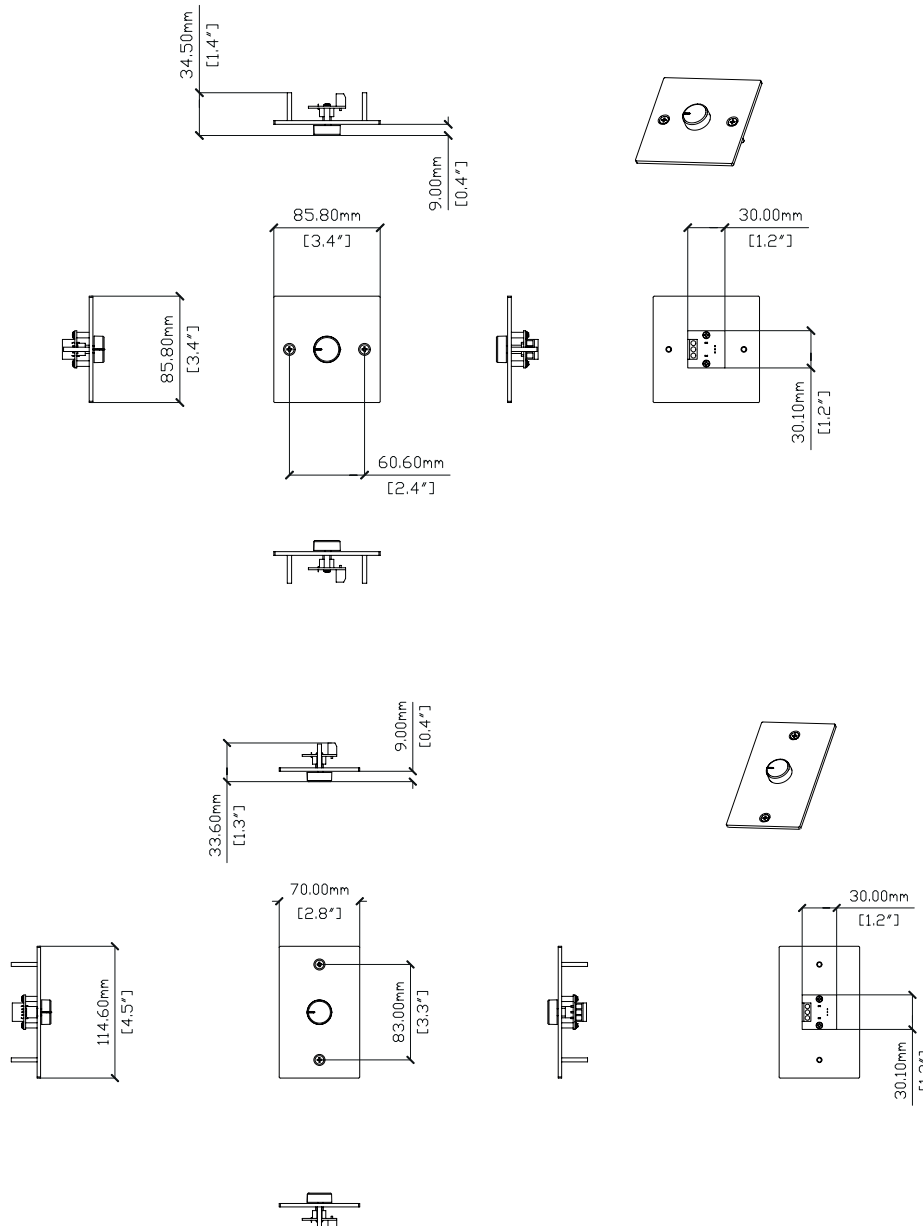

Built from painted steel with a clear screen-printed zone label area at the base of the plate. The circuit board is firmly secured to the faceplate, giving a solid, rattle-free build. No external power supply is required.

Controllers

ZonePad VL1

Volume wall controller

Optimal Audio

SPECIFICATIONS

TYPE	Passive analogue volume/level wall controller
CONTROL	Single rotary dial
CONNECTION	3-Pin terminal block
POWER	NA — 3.3V from SmartAmp GPIO VCC
CABLE REQUIREMENT	Shielded (required for EMC compliance)
COMPATIBILITY	SmartAmp 10 / 20 / 30
CASE MATERIAL	Painted steel, silk-screened graphics
BACK BOX	UK variant: UK/EU single-gang. US variant: US 1-gang decora.
DIMENSIONS — UK	(W) 85.8 mm × (H) 85.8 mm × (D) 21.6 mm
DIMENSIONS — US	(W) 70 mm × (H) 114 mm × (D) 21.6 mm (approx.)
FIXING CENTRES	UK: 60.6 mm. US: 83 mm.
FINISH	White
WEIGHT	Gross Weight 0.2kg / 0.44lb Net Weight 0.14kg / 0.31lb

Finish

Net Weight

SKU	Description
ZonePad VL1-UK-W	Volume/level wall controller, UK/EU single-gang, white
ZonePad VL1-US-W	Volume/level wall controller, US 1-gang decora, white

optimal-audio.co.uk

© 2026. Optimal Audio Group Ltd.