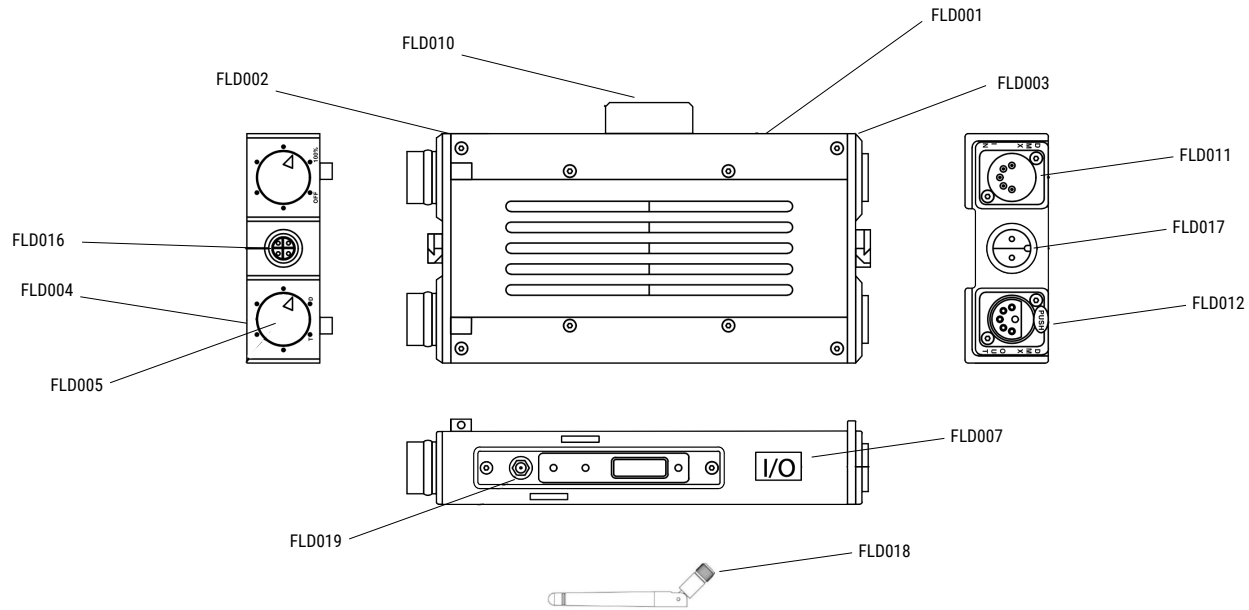

BF50-009

BF50-010

BF002

BF004

FL004

CODE	FB-2BI-PANEL	<i>Aladdin</i>
VERSION	1	
DATE	11.05.2021	
		<b>BI-FABRIC 2</b>

BF009

BF008

CODE	FL12BI BASIC2M/EXCA5M	<i>Aladdin</i>
VERSION	1	
DATE	02.07.2020	
		<b>EXTENSION CABLES</b>

CODE	FL12BIDIM	<i>Aladdin</i>
VERSION	1	
DATE	02.07.2020	
		<b>FABRIC-LITE DIMMER</b>