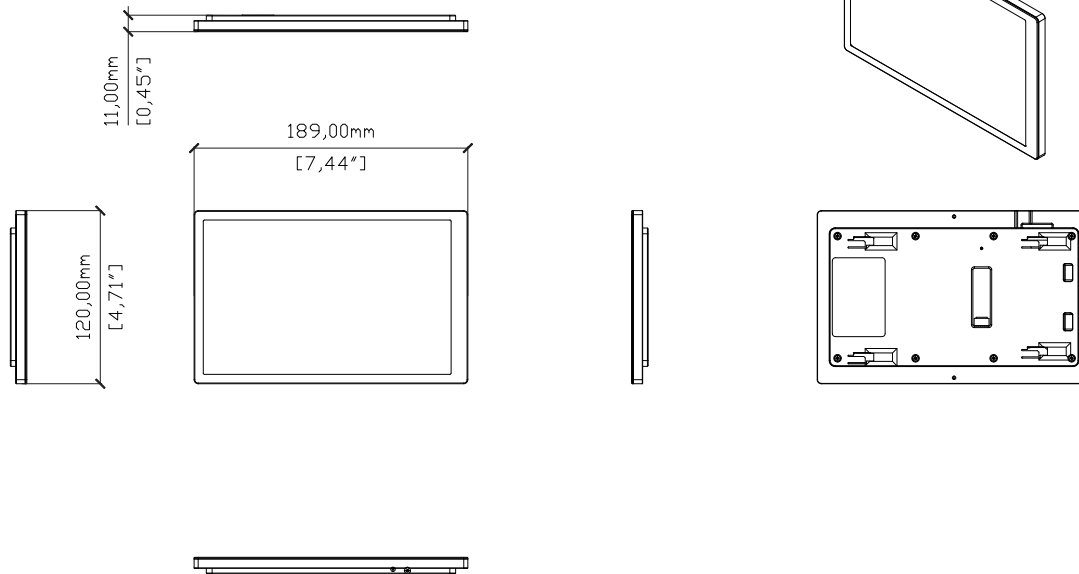

SPECIFICATIONS

TYPE	: 8 zone touchscreen wall controller
DISPLAY	: 8-Inch, IPS, Capacitive, 10 multi touch points, tempered glass, impact resistant to IK2 standard
RESOLUTION	: 1280 x 800, 189 DPI
WEBAPP SYSTEM CONNECTION	: Ethernet via RJ45 adaptor / Wireless
POWER	: POE or optional 12V adaptor
COMPUTING	: Allwinner A133 : Quad-Core Cortex-A53 @ 1.5GHz : 2GB RAM : OS - Android 14
ENCLOSURE	: Satin finished ABS, UL94, V0 rated material
COLOUR	: Black
MOUNTING SYSTEM	: Supplied with surface mount plate, compatible with single gang EU, US, and UK back boxes
DIMENSIONS	: (W) 189mm x (H) 119mm x (D) 15mm : (W) 7.44" x (H) 4.68" x (D) 0.59"
WEIGHT	: 0.32kg (0.70 lbs)